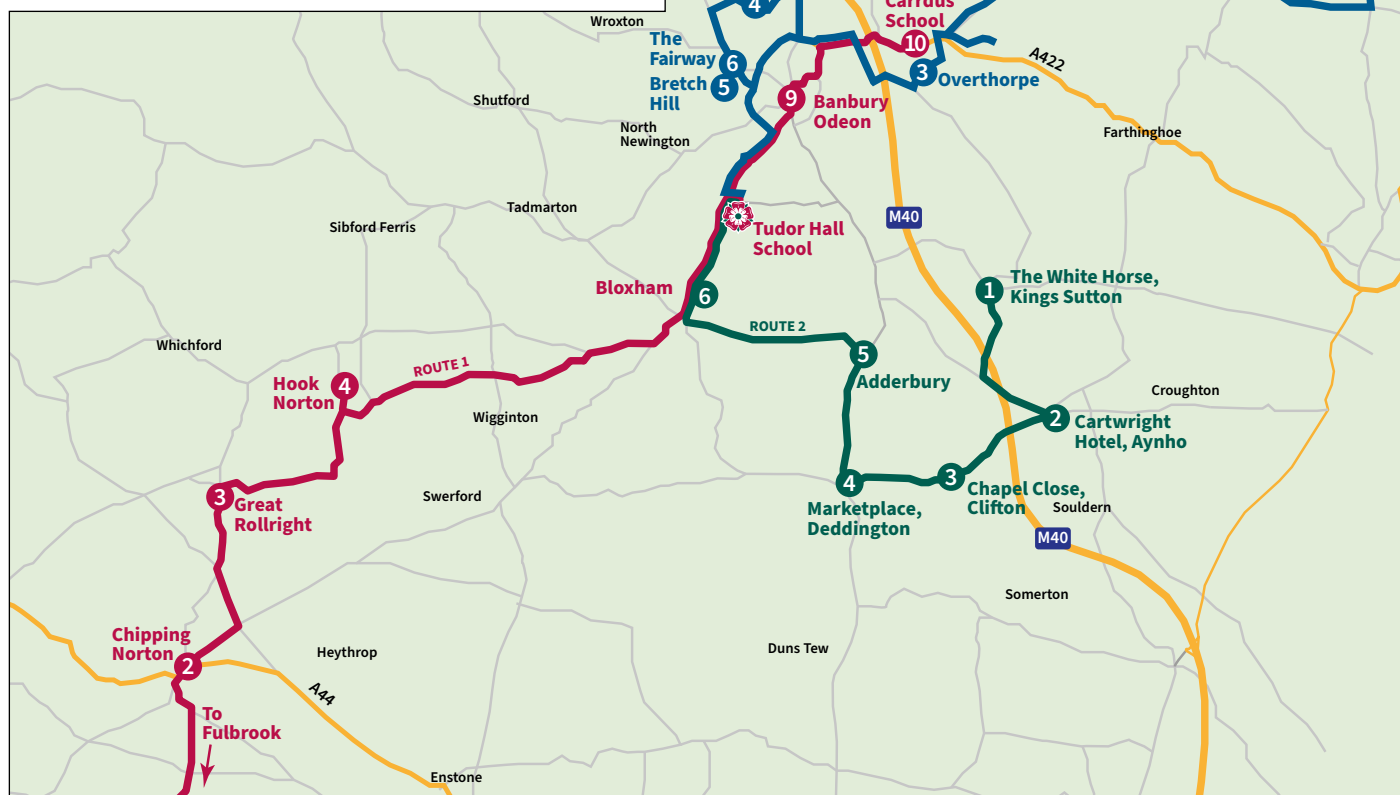

Tudor Hall School minibus timetable 2024-25

AM	ROUTE 1	Zone	PM
07:00	1 - Fulbrook - war memorial	4	19:35
07:30	2 - Chipping Norton, New St coach stop	3	19:15
07:45	3 - Great Rollright High St by village hall	3	19:00
07:55	4 - Hook Norton Chapel St/East End bus stop	2	18:50
08:15	5 - Tudor Hall top car park		18:30*
08:15	5 - Tudor Hall top car park		16:55
08:30	6 - by Banbury Odeon		16:45
08:40	7 - Carrdus School		16:30

AM	ROUTE 2	Zone	PM
07:25	1 - Kings Sutton by The White Horse	2	19:20
07:30	2 - Aynho by the Cartwright Hotel,	2	19:15
07:35	3 - Clifton-Chapel Close	2	19:10
07:40	4 - Deddington Marketplace	2	19:05
07:48	5 - Adderbury (junction of A4260 and Berry Hill Rd)	2	18:55
08:05	6 - Bloxham High St	1	18:40
08:15	7 - Tudor Hall School		18:30

AM	ROUTE 3	Zone	PM
07:00	1 - Helmdon	3	19:40
07:10	2 - Culworth- The Green	3	19:30
07:23	3 - Overthorpe-top of Chetwode	2	19:17
07:38	4 - Banbury, Hanwell View	2	19:02
07:50	5 - Banbury, Bretch Hill	1	18:50
07:55	6 - Banbury, The Fairway	1	18:45
08:10	7 - Tudor Hall School		18:30

* Exeat and Half Term - departure from Tudor Hall at 13:00