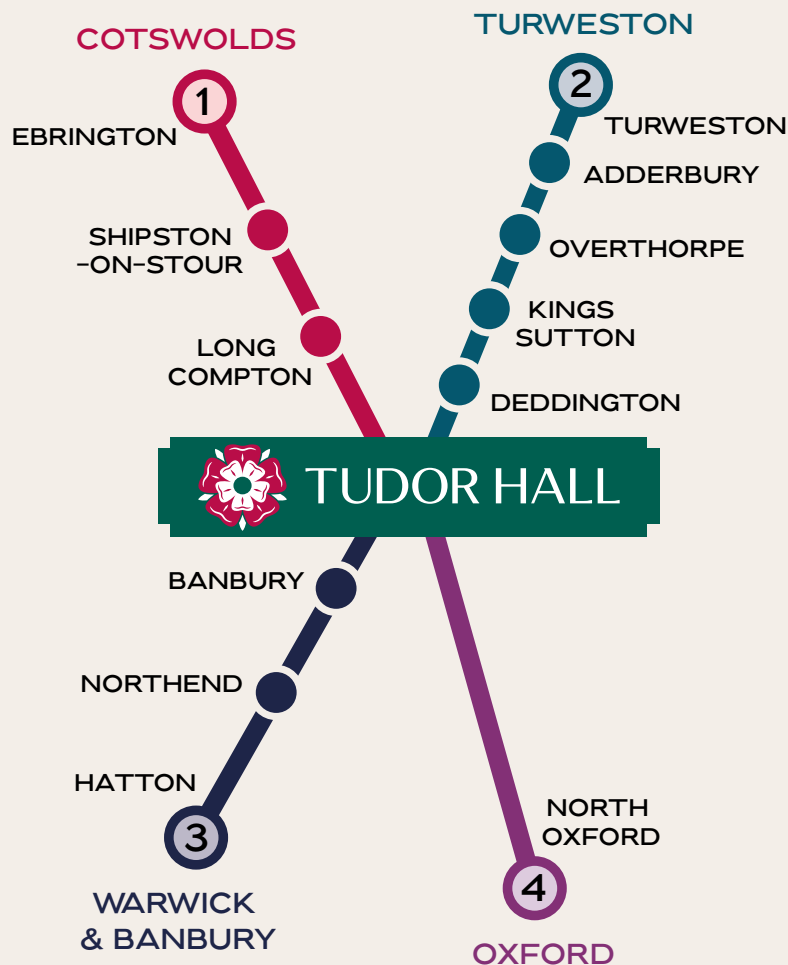

Tudor Hall School Minibus Timetable - 2025-26

AM	ROUTE 1 Cotswolds	Zone	PM
07:10	Ebrington, nr Chipping Camden	4	19:40
	Shipston-on-Stour	4	
	Long Compton	3	
08:15	Tudor Hall		18:30

AM	ROUTE 2 Turweston	Zone	PM
07:00	Turweston	3	19:20
	Adderbury	2	
	Overthorpe	2	
	Kings Sutton	2	
	Deddington	2	
08:15	Tudor Hall School		18:30

AM	ROUTE 3 Warwick & Banbury	Zone	PM
07:00	Hatton	4	19:25
	Northend	3	
	Banbury, multiple stops	1	
08:10	Tudor Hall School		18:30

AM	ROUTE 4 Oxford	Zone	PM
07:30	North Oxford	4	19:15
08:15	Tudor Hall		18:30