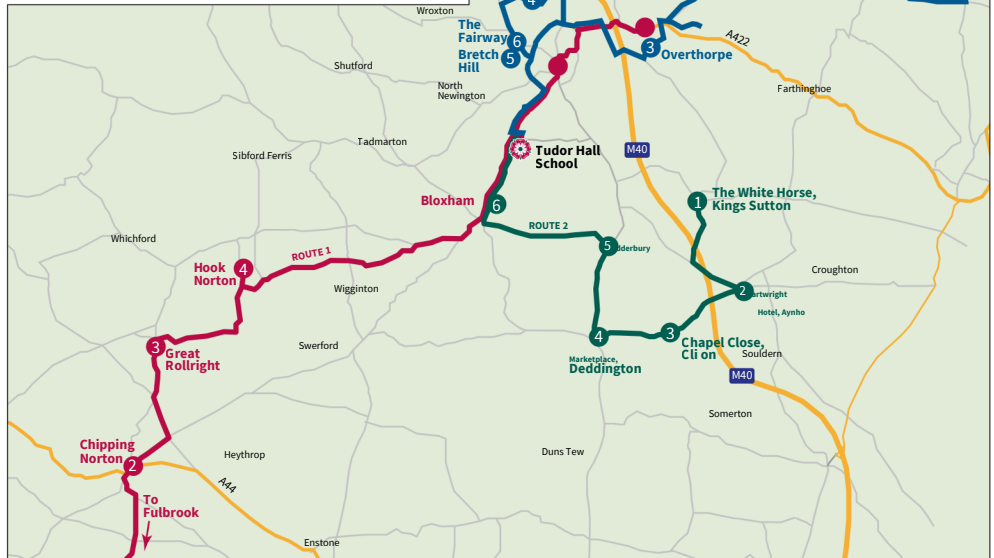

Tudor Hall School transport - sample routes timetable

AM	ROUTE 1	Zone	PM
07:00	1 - Fulbrook - war memorial	4	19:35
07:30	2 - Chipping Norton, New St	3	19:15
07:45	3 - Great Rollright	3	19:00
07:55	4 - Hook Norton, Chapel St	2	18:50
08:15	5 - Tudor Hall top car park		18:30*

AM	ROUTE 2	Zone	PM
07:25	1 - Kings Sutton - The White Horse	2	19:20
07:30	2 - Aynho - Cartwright Hotel	2	19:15
07:35	3 - Clifton - Chapel Close	2	19:10
07:40	4 - Deddington - Marketplace	2	19:05
07:48	5 - Adderbury	2	18:55
08:05	6 - Bloxham High St	1	18:40
08:15	7 - Tudor Hall School		18:30

AM	ROUTE 3	Zone	PM
07:00	1 - Helmdon	3	19:40
07:10	2 - Culworth - The Green	3	19:30
07:23	3 - Overthorpe - top of Chetwode	2	19:17
07:38	4 - Banbury, Hanwell View	2	19:02
07:50	5 - Banbury, Bretch Hill	1	18:50
07:55	6 - Banbury, The Fairway	1	18:45
08:10	7 - Tudor Hall School		18:30

For detailed information on current and new routes, please contact:

travel@tudorhallschool.com
01295 756219

**TUDOR
HALL**

Zone	Travel to Tudor Hall*		
	Daily return	One return/ week	One journey/ week
1	£330	£66	£33 £40
2	£400	£80	£55 £70
3	£550	£110	
4	£700	£140	