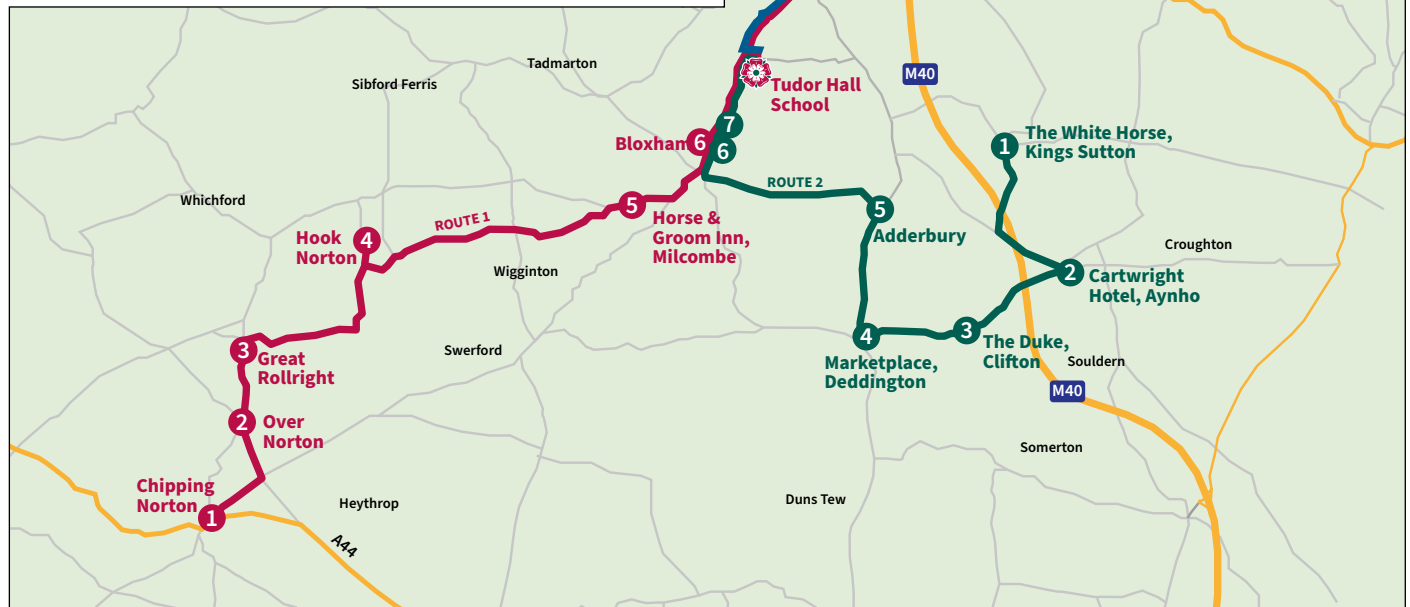

Tudor Hall School minibus timetable 2023-24

AM	ROUTE 1	Zone	PM
07:25	1 - Chipping Norton, High St, by Boots	3	19:05
07:35	2 - Over Norton bus stop	3	19:00
07:40	4 - Great Rollright bus stop at village green	3	18:55
07:45	4 - Hook Norton by St Peter's Church	2	18:50
07:50	5 - Milcombe by the Horse & Groom	2	18:40
07:55	6 - Bloxham bus stop by shops	1	18:35
08:00	7 - Tudor Hall top car park		18:30*
08:15	7 - Tudor Hall top car park		16:50
08:25	8 - by Banbury Odeon		16:45
08:40	9 - Carrdus School		16:30

AM	ROUTE 2	Zone	PM
07:25	1 - Kings Sutton by The White Horse	2	19:00
07:30	2 - Aynho by the Cartwright Hotel,	2	18:55
07:35	3 - Clifton by The Duke	2	18:50
07:40	4 - Deddington Marketplace	2	18:45
07:45	5 - Adderbury (junction of A4260 and Berry Hill Rd)	2	18:40
07:50	6 - Bloxham Church	1	18:35
07:51	7 - Bloxham School (bus stop)	1	18:34
07:55	Tudor Hall School		18:30

AM	ROUTE 3	Zone	PM
07:00	1 - Helmdon	3	19:30
07:15	2 - Culworth Farm grounds	3	19:15
07:20	3 - Culworth High St	2	19:10
07:35	4 - Overthorpe village centre	2	18:55
07:50	5 - Banbury, Bretch Hill	1	18:40
07:55	5 - Banbury, The Fairway	1	18:35
08:00	Tudor Hall School		18:30

* Exeat and Half Term - departure from Tudor Hall at 13:00